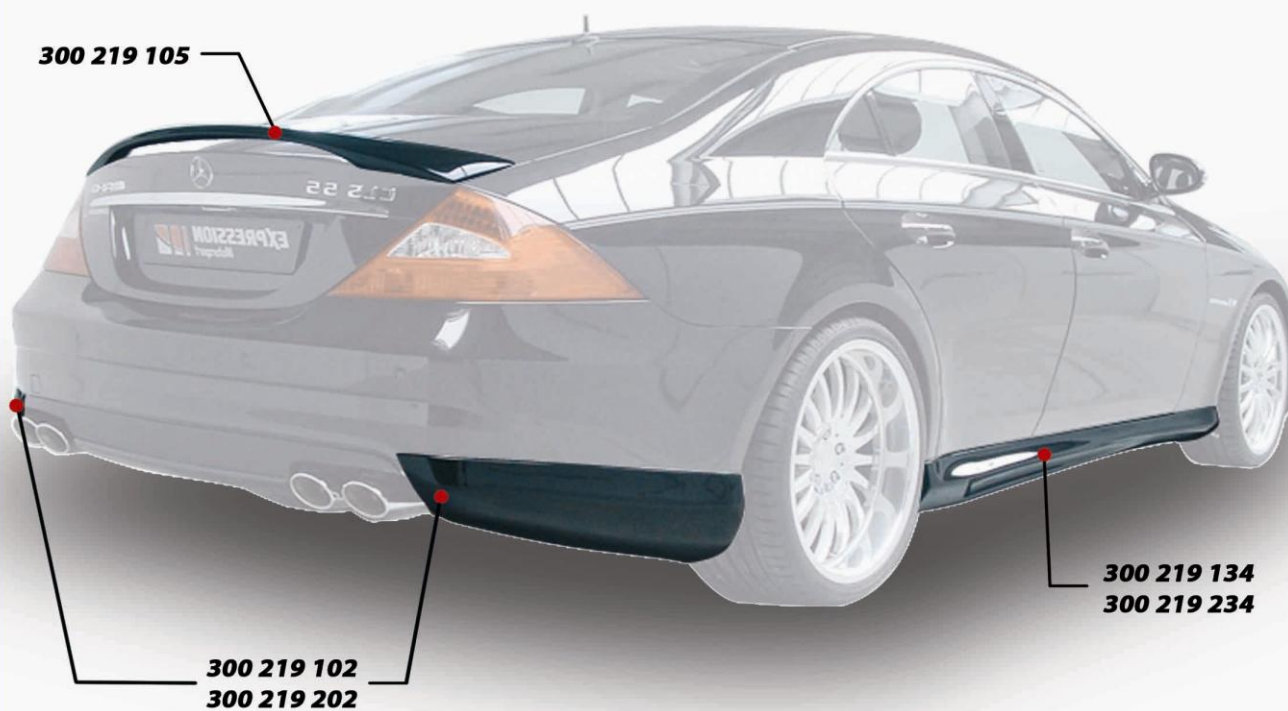

EXPRESSION [®]
Motorsport

CLS (W219)

PRICELIST

cls Class (w 219)

Parts identification

EXPRESSION

Exterior Parts List & Prices

01.04.2009

Part no *Infos* *Price EURO*
(VAT Excl.)

Aerodynamic Body Parts

300 219 101	Front Spoiler for Standart model	427
300 219 201	Front Spoiler for AMG model	427
300 219 102	Rear Spoiler for Standart model	353
300 219 202	Rear Spoiler for AMG model	353
300 219 134	Side Skirts Set for Standart model	647
300 219 234	Side Skirts Set for AMG model	647